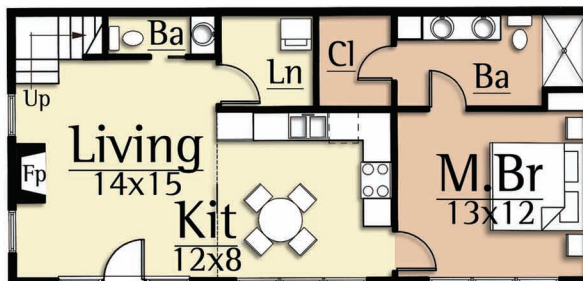

Inside, the Timber Creek features a master Bedroom on the main level, and an open living plan for spacious entertaining. Upstairs, a private bedroom suite and loft complete the ultimate weekend getaway.

**Natural Element Homes**  
*We Bring Design to Life!*  
**800-970-2224**  
**NaturalElementHomes.com**

**TIMBER CREEK**  
*1,210 total square feet*

Upper Level  
*450 square feet*

Main Level  
*760 square feet*